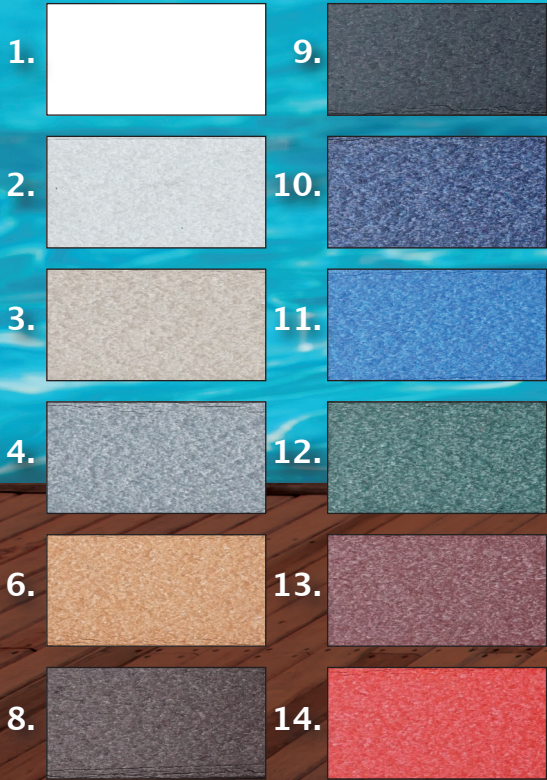

#114

#117

#115

#123

#106

#120

#102

#101

#116

#125

#124

#108

#121

#118

#119

STANDARD COLORS

1. Bright White
2. Light Gray
3. Weatherwood
4. Dark Gray
6. Bright Cedar
8. Milwaukee Brown
9. Black
10. Patriot Blue
11. Blue
12. Turf Green
13. Cherrywood
14. Cardinal Red

PREMIUM COLORS

1. Birchwood
2. Driftwood Gray
3. Walnut
4. Antique Mahogany
5. Brazilian Walnut
6. Coastal Gray

TROPICAL COLORS

1. Ivory
2. Lemon Yellow
3. Bright Orange
4. Bright Red
5. Pink
6. Purple
7. Powder Blue
8. Aruba Blue
9. Tropical Lime Green

Home of the Superior Adirondack Folder!