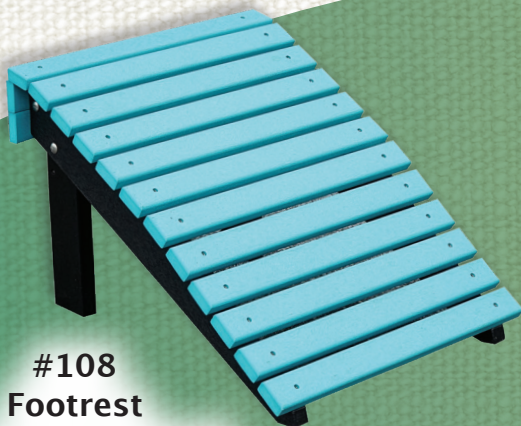

#104
Adirondack Dining Chair
Cedar & Black

#101
English Garden Bench
Antique Mahogany

#121
4 Ft. Adirondack Park Bench
Blue

#119
4 Ft. Adirondack Swing
Lime & Black

#120
4 Ft. Adirondack Glider
Light Gray

#106
Single Adirondack Glider
Light Gray & Black

#118
Aluminum A-Frame
FRAME ONLY

#113
Patio Table
22" x 22" x 21" high
Cherrywood & Black

#112
Balcony Table
22" x 22" x 30" High
Aruba Blue & White

#107
Accent Table
14" x 22" x 21" High
Cherrywood & Cedar

#124
Footrest Ottoman
Blue & Weatherwood

#108
Footrest
Aruba Blue & Black

#125
Ottoman
Antique Mohogany &
Birchwood

#122
Child's Folding Adirondack
White & Powder Blue

#114
Child's Picnic Table
22" x 36" x 20" high
Yellow