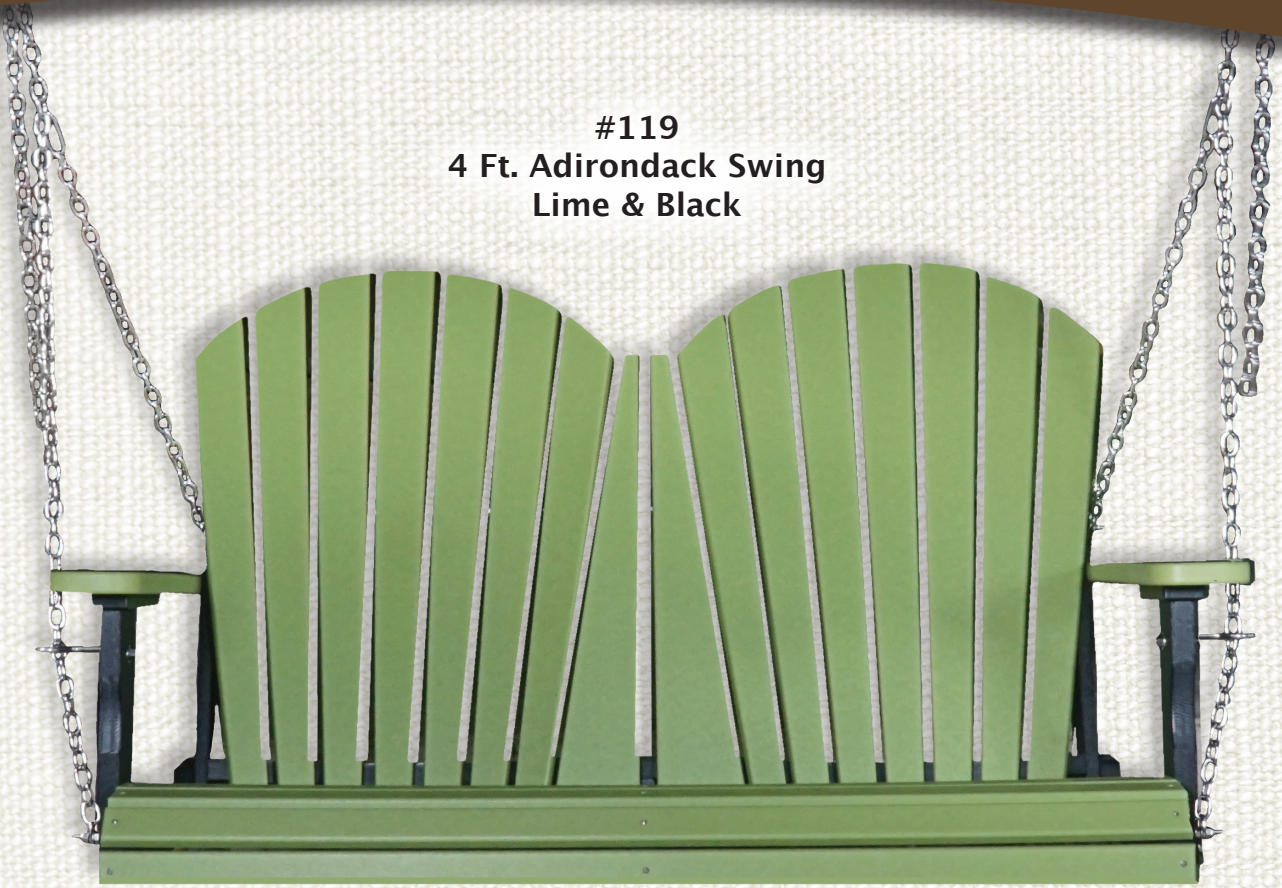

#104
Adirondack Dining Chair
Cedar & Black

#101
English Garden Bench
Antique Mahogany

#121
4 Ft. Adirondack Park Bench
Blue

#119
4 Ft. Adirondack Swing
Lime & Black

#120
4 Ft. Adirondack Glider
Light Gray