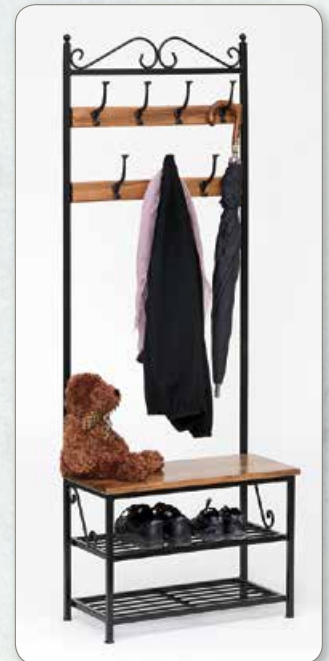

22"w x 13½"d x 67½"h

**Baker's Rack - MH903**

Shown with 3 wood shelves  
with optional wine rack  
36"w x 17"d x 72"h

**Corner Baker's Rack - MH904**

24"w x 24"d x 72"h

**Console Table - MH905**

36"w x 17"d x 43"h  
Two wood shelves

## HALL TREE & BENCH

**Hall Tree - MH900**

69"h • Black

**Hall Bench - MH910**

27"w x 13"d x 73"h