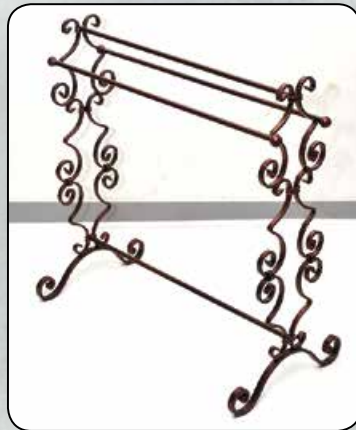

Singer Style Quilt Rack - MH210
31" w x 14" d x 30" h